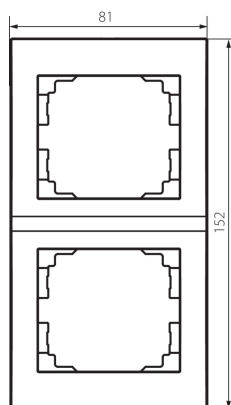

33576 LOGI 02-1520-042 cm

2 Gang Frame Vertical - with wing

5905339335760

GENERAL DATA:

Colour: black matt

Length [mm]: 81

Height [mm]: 152

TECHNICAL DATA:

Plastic: ABS

LOGISTIC DATA:

Packaging method: 10

Number of units in the secondary packaging: 10

Number of units in the packaging: 120

Net unit weight [g]: 22

Grammage [g]: 33.58

Length of a unit pack [cm]: 10

Width of a unit pack [cm]: 1.5

Height of a unit pack [cm]: 21

Weight of a cardboard box [kg]: 4.0296

Width of a cardboard box [cm]: 18

Height of a cardboard box [cm]: 42

Length of a cardboard box [cm]: 37.5