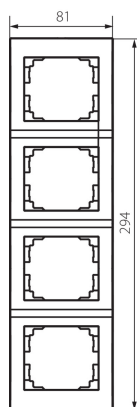

33580 LOGI 02-1540-042 cm

4 Gang Frame Vertical - with wing

5905339335807

GENERAL DATA:

Colour: black matt

Width [mm]: 81

Height [mm]: 294

TECHNICAL DATA:

Plastic: ABS

LOGISTIC DATA:

Packaging method: 10

Number of units in the secondary packaging: 10

Number of units in the packaging: 120

Net unit weight [g]: 46

Grammage [g]: 62.33

Length of a unit pack [cm]: 10

Width of a unit pack [cm]: 1.5

Height of a unit pack [cm]: 36

Weight of a cardboard box [kg]: 7.4796

Width of a cardboard box [cm]: 32

Height of a cardboard box [cm]: 42

Length of a cardboard box [cm]: 37.5