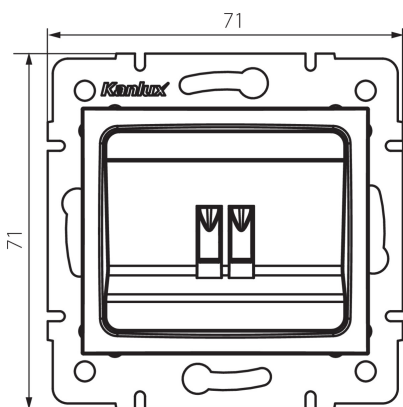

33581 LOGI 02-1450-042 cm

Single loudspeaker socket (2 contacts)

5905339335814

GENERAL DATA:

Colour: black matt

Place of assembly: Recessed mount in the wall

Width [mm]: 71

Height [mm]: 71

Diameter of an installation box: 60

Number of sockets: 1

TECHNICAL DATA:

Plastic: ABS

LOGISTIC DATA:

Packaging method: 10

Number of units in the secondary packaging: 10

Number of units in the packaging: 120

Net unit weight [g]: 56

Grammage [g]: 68.58

Length of a unit pack [cm]: 10

Width of a unit pack [cm]: 4

Height of a unit pack [cm]: 14

Weight of a cardboard box [kg]: 8.2296

Width of a cardboard box [cm]: 25.5

Height of a cardboard box [cm]: 32

Length of a cardboard box [cm]: 44

Volume of a cardboard box [m³]: 0.035904