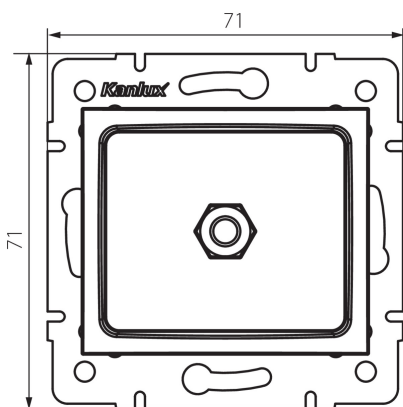

33582 LOGI 02-1830-042 cm

Equipotential socket

5905339335821

GENERAL DATA:

Colour: black matt

Place of assembly: Recessed mount in the wall

Width [mm]: 71

Height [mm]: 71

Diameter of an installation box: 60

Number of sockets: 1

TECHNICAL DATA:

Plastic: ABS

LOGISTIC DATA:

Packaging method: 10

Number of units in the secondary packaging: 10

Number of units in the packaging: 120

Net unit weight [g]: 64

Grammage [g]: 76.67

Length of a unit pack [cm]: 9

Width of a unit pack [cm]: 5

Height of a unit pack [cm]: 15

Weight of a cardboard box [kg]: 9.2004

Width of a cardboard box [cm]: 25.5