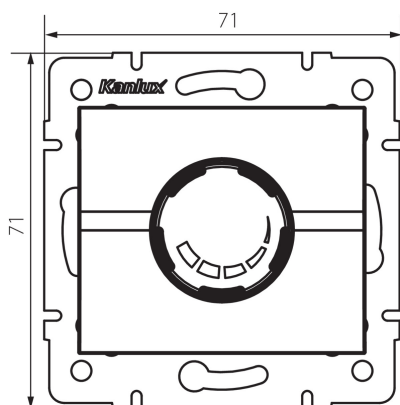

33584 LOGI 02-1160-142 cm

Rotary dimmer 500 W with filter

5905339335845

GENERAL DATA:

Colour: black matt
Place of assembly: Recessed mount in the wall
Place of application: Indoors
Width [mm]: 71
Height [mm]: 71
Installation depth: 60

TECHNICAL DATA:

Rated voltage [V]: 250 AC
Rated frequency [Hz]: 50
Rated power [W]: 500
Class of protection against electric shock: II
Terminal type: Screw terminal
Plastic: ABS
IP class: 20

LOGISTIC DATA:

Packaging method: 10
Number of units in the secondary packaging: 10
Number of units in the packaging: 120
Net unit weight [g]: 100
Grammage [g]: 118.67
Length of a unit pack [cm]: 10
Width of a unit pack [cm]: 7
Height of a unit pack [cm]: 15
Weight of a cardboard box [kg]: 14.2404
Width of a cardboard box [cm]: 36.5
Height of a cardboard box [cm]: 32
Length of a cardboard box [cm]: 48.5
Volume of a cardboard box [m³]: 0.056648