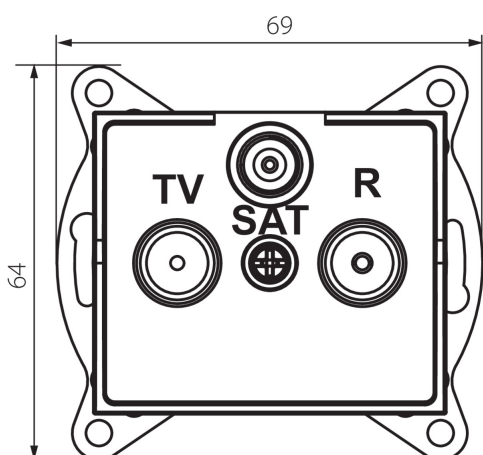

33587 LOGI 02-1350-042 cm

Radio/TV/SAT terminal wall socket

5905339335876

GENERAL DATA:

Colour: black matt
Place of assembly: Recessed mount in the wall
Width [mm]: 69
Height [mm]: 64
Diameter of an installation box: 60
Number of sockets: 3

TECHNICAL DATA:

Socket type: RTV-Sat terminal
Plastic: ABS

LOGISTIC DATA:

Packaging method: 10
Number of units in the secondary packaging: 10
Number of units in the packaging: 120
Net unit weight [g]: 92
Grammage [g]: 104.42
Length of a unit pack [cm]: 10
Width of a unit pack [cm]: 4
Height of a unit pack [cm]: 14
Weight of a cardboard box [kg]: 12.5304
Width of a cardboard box [cm]: 25.5
Height of a cardboard box [cm]: 32
Length of a cardboard box [cm]: 44
Volume of a cardboard box [m³]: 0.035904