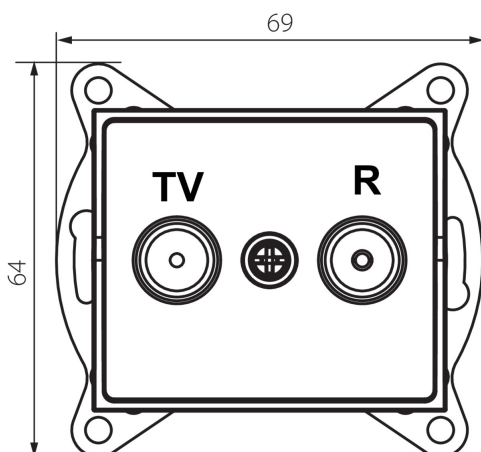

## 33588 LOGI 02-1330-042 cm

Radio/TV terminal wall socket

5905339335883

### GENERAL DATA:

**Colour:** black matt  
**Place of assembly:** Recessed mount in the wall  
**Width [mm]:** 69  
**Height [mm]:** 64  
**Diameter of an installation box:** 60  
**Number of sockets:** 2

### TECHNICAL DATA:

**Socket type:** RTV terminal  
**Plastic:** ABS