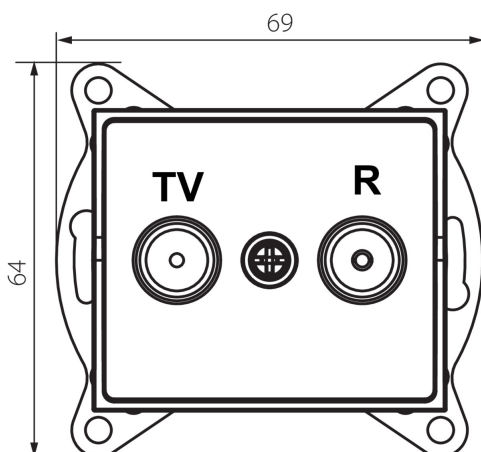

33590 LOGI 02-1320-042 cm

Radio/TV loop-through wall socket

5905339335906

GENERAL DATA:

Colour: black matt
Place of assembly: Recessed mount in the wall
Width [mm]: 69
Height [mm]: 64
Diameter of an installation box: 60
Number of sockets: 2

TECHNICAL DATA:

Socket type: RTV pass-through
Plastic: ABS

LOGISTIC DATA:

Packaging method: 10
Number of units in the secondary packaging: 10
Number of units in the packaging: 120
Net unit weight [g]: 86
Grammage [g]: 98.67
Length of a unit pack [cm]: 10
Width of a unit pack [cm]: 4
Height of a unit pack [cm]: 14
Weight of a cardboard box [kg]: 11.8404
Width of a cardboard box [cm]: 25.5
Height of a cardboard box [cm]: 32
Length of a cardboard box [cm]: 44
Volume of a cardboard box [m³]: 0.035904