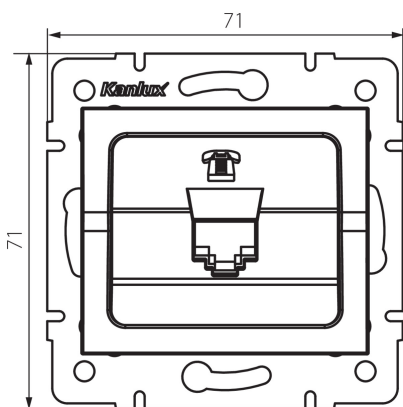

33591 LOGI 02-1370-042 cm

Numeric Telephone Socket Outlet (RJ11) -1 Gang

5905339335913

GENERAL DATA:

Colour: black matt
Place of assembly: Recessed mount in the wall
Width [mm]: 71
Height [mm]: 71
Diameter of an installation box: 60
Number of sockets: 1

TECHNICAL DATA:

Socket type: single telephone RJ11
Plastic: ABS

LOGISTIC DATA:

Packaging method: 10
Number of units in the secondary packaging: 10
Number of units in the packaging: 120
Net unit weight [g]: 52
Grammage [g]: 64.58
Length of a unit pack [cm]: 10
Width of a unit pack [cm]: 4
Height of a unit pack [cm]: 14
Weight of a cardboard box [kg]: 7.7496
Width of a cardboard box [cm]: 25.5
Height of a cardboard box [cm]: 32
Length of a cardboard box [cm]: 44
Volume of a cardboard box [m³]: 0.035904