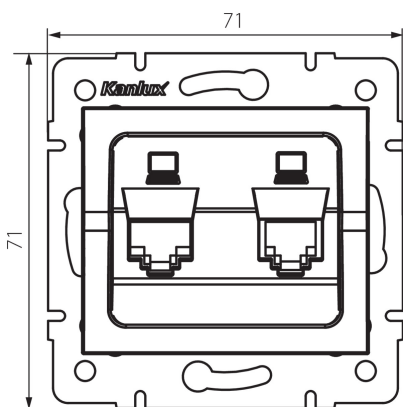

33593 LOGI 02-1410-042 cm

Double computer socket, independent (2x RJ45Cat 5e Jack)

5905339335937

GENERAL DATA:

Colour: black matt
Place of assembly: Recessed mount in the wall
Width [mm]: 71
Height [mm]: 71
Diameter of an installation box: 60
Number of sockets: 2

TECHNICAL DATA:

Socket type: Dual independent computer socket (2x rj45cat 5e)
Plastic: ABS

LOGISTIC DATA:

Packaging method: 10
Number of units in the secondary packaging: 10
Number of units in the packaging: 120
Net unit weight [g]: 58
Grammage [g]: 70.5
Length of a unit pack [cm]: 10
Width of a unit pack [cm]: 4
Height of a unit pack [cm]: 13
Weight of a cardboard box [kg]: 8.46
Width of a cardboard box [cm]: 25.5
Height of a cardboard box [cm]: 32
Length of a cardboard box [cm]: 44
Volume of a cardboard box [m³]: 0.035904