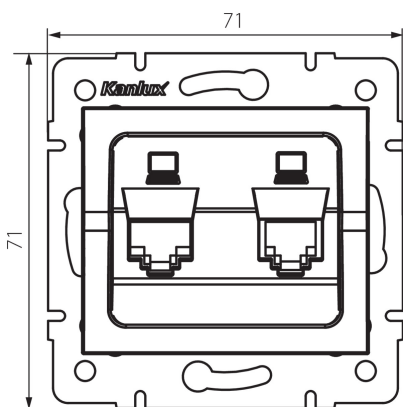

33595 LOGI 02-1420-042 cm

Double computer socket, independent (2x RJ45Cat 6 Jack)

5905339335951

GENERAL DATA:

Colour: black matt

Place of assembly: Recessed mount in the wall

Width [mm]: 71

Height [mm]: 71

Diameter of an installation box: 60

Number of sockets: 2

TECHNICAL DATA:

Socket type: Dual independent computer socket (2x rj45cat 6)

Plastic: ABS

LOGISTIC DATA:

Packaging method: 10

Number of units in the secondary packaging: 10

Number of units in the packaging: 120

Net unit weight [g]: 60

Grammage [g]: 72.58

Length of a unit pack [cm]: 10

Width of a unit pack [cm]: 4

Height of a unit pack [cm]: 13

Weight of a cardboard box [kg]: 8.7096

Width of a cardboard box [cm]: 25.5

Height of a cardboard box [cm]: 32

Length of a cardboard box [cm]: 44

Volume of a cardboard box [m³]: 0.035904