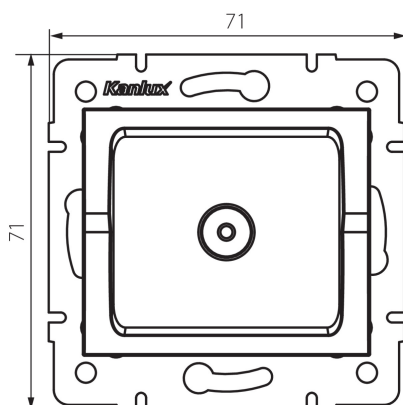

## 33596 LOGI 02-1301-042 cm

F antenna socket

5905339335968

### GENERAL DATA:

**Colour:** black matt

**Place of assembly:** Recessed mount in the wall

**Width [mm]:** 69

**Height [mm]:** 64

**Diameter of an installation box:** 60

### TECHNICAL DATA:

**Plastic:** ABS