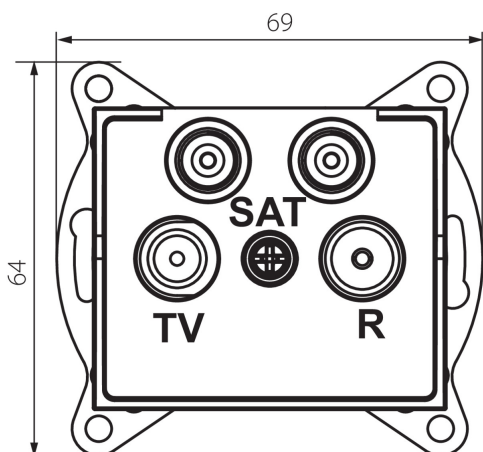

33597 LOGI 02-1590-042 cm

Double Satellite Socket (SAT-SAT-TV-R) End of Line

5905339335975

GENERAL DATA:

Colour: black matt
Place of assembly: Recessed mount in the wall
Width [mm]: 69
Height [mm]: 64
Diameter of an installation box: 60
Number of sockets: 4

TECHNICAL DATA:

Socket type: TV-2xSat terminal socket
Plastic: ABS

LOGISTIC DATA:

Packaging method: 10
Number of units in the secondary packaging: 10
Number of units in the packaging: 120
Net unit weight [g]: 96
Grammage [g]: 108.58
Length of a unit pack [cm]: 10
Width of a unit pack [cm]: 4
Height of a unit pack [cm]: 14
Weight of a cardboard box [kg]: 13.0296
Width of a cardboard box [cm]: 25.5
Height of a cardboard box [cm]: 32
Length of a cardboard box [cm]: 44
Volume of a cardboard box [m³]: 0.035904