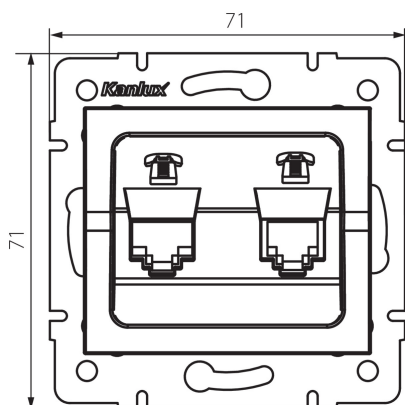

33598 LOGI 02-1380-042 cm

Double Numeric Telephone Socket Outlet (2pcs RJ11)

5905339335982

GENERAL DATA:

Colour: black matt

Place of assembly: Recessed mount in the wall

Width [mm]: 71

Height [mm]: 71

Diameter of an installation box: 60

Number of sockets: 2

TECHNICAL DATA:

Socket type: dual independent telephone 2xRJ11

Plastic: ABS

LOGISTIC DATA:

Packaging method: 10

Number of units in the secondary packaging: 10

Number of units in the packaging: 120

Net unit weight [g]: 58

Grammage [g]: 70.5

Length of a unit pack [cm]: 10

Width of a unit pack [cm]: 4

Height of a unit pack [cm]: 14

Weight of a cardboard box [kg]: 8.46

Width of a cardboard box [cm]: 25.5

Height of a cardboard box [cm]: 32

Length of a cardboard box [cm]: 44

Volume of a cardboard box [m³]: 0.035904