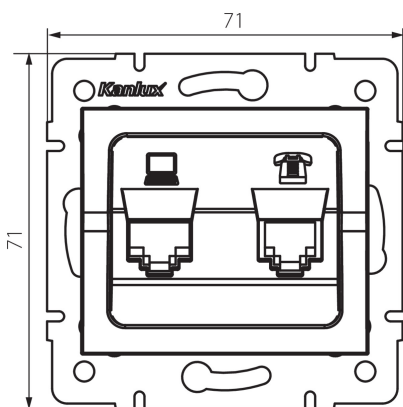

33599 LOGI 02-1440-042 cm

Computer and telephone socket (RJ45 Cat 6+RJ11)

5905339335999

GENERAL DATA:

Colour: black matt
Place of assembly: Recessed mount in the wall
Width [mm]: 71
Height [mm]: 71
Diameter of an installation box: 60
Number of sockets: 2

TECHNICAL DATA:

Socket type: telephone and computer socket (RJ45 Cat. 6+RJ11)
Plastic: ABS

LOGISTIC DATA:

Packaging method: 10
Number of units in the secondary packaging: 10
Number of units in the packaging: 120
Net unit weight [g]: 60
Grammage [g]: 72.5
Length of a unit pack [cm]: 10
Width of a unit pack [cm]: 4
Height of a unit pack [cm]: 13
Weight of a cardboard box [kg]: 8.7
Width of a cardboard box [cm]: 25.5
Height of a cardboard box [cm]: 32
Length of a cardboard box [cm]: 44
Volume of a cardboard box [m³]: 0.035904