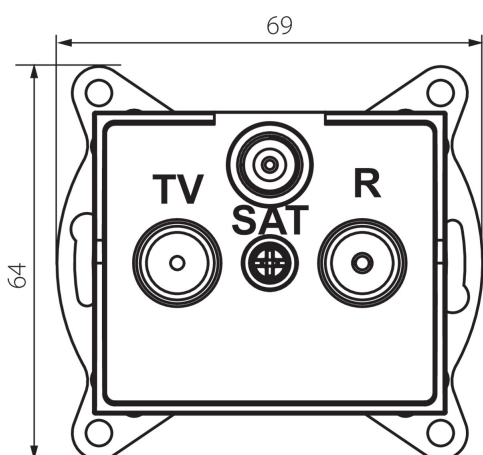

33600 LOGI 02-1340-042 cm

Radio/TV/SAT loop-through wall socket

5905339336002

GENERAL DATA:

Colour: black matt
Place of assembly: Recessed mount in the wall
Width [mm]: 69
Height [mm]: 64
Diameter of an installation box: 60
Number of sockets: 3

TECHNICAL DATA:

Socket type: RTV-Sat pass-through
Plastic: ABS

LOGISTIC DATA:

Packaging method: 10
Number of units in the secondary packaging: 10
Number of units in the packaging: 120
Net unit weight [g]: 92
Grammage [g]: 104.67
Length of a unit pack [cm]: 10
Width of a unit pack [cm]: 4
Height of a unit pack [cm]: 14
Weight of a cardboard box [kg]: 12.5604
Width of a cardboard box [cm]: 25.5
Height of a cardboard box [cm]: 32
Length of a cardboard box [cm]: 44
Volume of a cardboard box [m³]: 0.035904