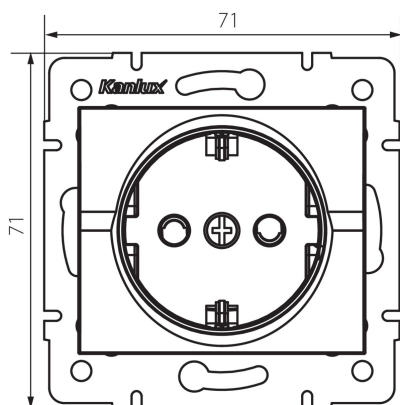

33606 LOGI 02-1240-142 cm

Schuko single power socket with contact protection

5905339336064

A grounded single socket outlet (Schuko) allows you to power an electrical circuit with a maximum load of 16A. In addition, the socket outlet has a contact cover that protects you against electrical shock.

GENERAL DATA:

Colour: black matt
Place of assembly: Recessed mount in the wall
Contact protection: yes
Width [mm]: 71
Height [mm]: 71
Diameter of an installation box: 60
Installation depth: 25
Number of sockets: 1

TECHNICAL DATA:

Rated voltage [V]: 250 AC
Rated current [A]: 16
Class of protection against electric shock: I
Material of contacts: CuZn70
Earthing type: type F
Terminal type: Screw terminal
Plastic: ABS
IP class: 20

33606 LOGI 02-1240-142 cm

Schuko single power socket with contact protection

Height of a cardboard box [cm]: 32
Length of a cardboard box [cm] : 44
Volume of a cardboard box [m³]: 0.037312