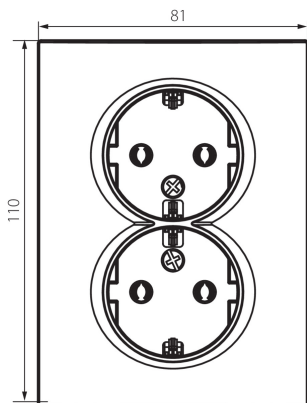

33609 LOGI 02-1270-142 cm

Double Socket Outlet 16A - 250V~ Schuko Type-Earthed

5905339336095

A grounded double socket outlet (Schuko) allows you to power an electrical circuit with a maximum load of 16A. The socket outlet is complete, i.e. it does not require an additional frame.

GENERAL DATA:

Colour: black matt
Place of assembly: Recessed mount in the wall
Width [mm]: 81
Height [mm]: 110
Diameter of an installation box: 68
Installation depth: 25
Number of sockets: 2

TECHNICAL DATA:

Rated voltage [V]: 250 AC
Rated current [A]: 16
Class of protection against electric shock: I
Material of contacts: CuZn70
Earthing type: type F
Terminal type: Screw terminal
Plastic: ABS
IP class: 20

33609 LOGI 02-1270-142 cm

Double Socket Outlet 16A - 250V~ Schuko Type-Earthed

| **Volume of a cardboard box [m³]:** 0.06825