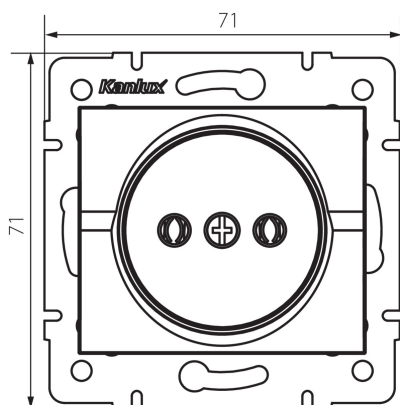

## 33612 LOGI 02-1210-142 cm

Socket Outlet Without Earth - FireProof Plastic

5905339336125

A non-grounded single socket outlet allows you to power an electrical circuit with a maximum load of 16A.

### GENERAL DATA:

**Colour:** black matt  
**Place of assembly:** Recessed mount in the wall  
**Width [mm]:** 71  
**Height [mm]:** 71  
**Diameter of an installation box:** 60  
**Installation depth:** 25  
**Number of sockets:** 1

### TECHNICAL DATA:

**Rated voltage [V]:** 250 AC  
**Rated current [A]:** 16  
**Class of protection against electric shock:** II  
**Material of contacts:** CuZn70  
**Earthing type:** 2P  
**Terminal type:** Screw terminal  
**Plastic:** ABS  
**IP class:** 20