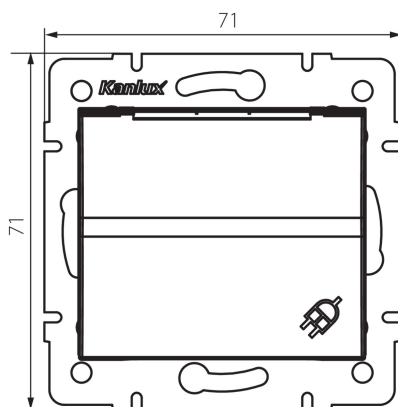

33613 LOGI 02-1230-142 cm

Socket Outlet Earthed - With Protection Cover - FireProof Plastic

5905339336132

A grounded single socket outlet (Schuko) allows you to power an electrical circuit with a maximum load of 16A. In addition, the socket outlet has a hinged lid, thanks to which it maintains the IP rating of IP 44 and may be installed in areas with splash water (bathrooms).

GENERAL DATA:

Colour: black matt
Place of assembly: Recessed mount in the wall
Width [mm]: 71
Height [mm]: 71
Diameter of an installation box: 60
Installation depth: 25
Number of sockets: 1

TECHNICAL DATA:

Rated voltage [V]: 250 AC
Rated current [A]: 16
Class of protection against electric shock: I
Material of contacts: CuZn70
Earthing type: type F
Terminal type: Screw terminal
Plastic: ABS
IP class: 44