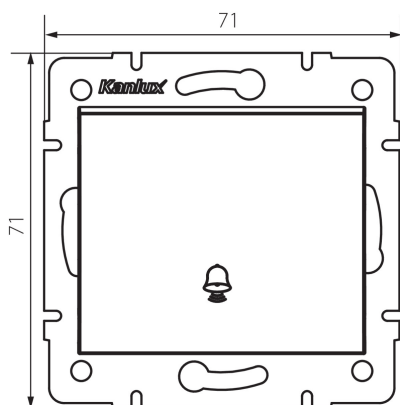

33624 LOGI 02-1030-142 cm

Bell push switch

5905339336248

A doorbell switch is used to control mechanisms of doorbell relays. It does not have a symbol on the button.

GENERAL DATA:

Colour: black matt
Place of assembly: Recessed mount in the wall
Width [mm]: 71
Height [mm]: 71
Diameter of an installation box: 60
Installation depth: 25

TECHNICAL DATA:

Rated voltage [V]: 250 AC
Material of contacts: CuZn70
Terminal type: Screw terminal
Plastic: ABS
Number of levers: 1
Rated current [AX]: 10
IP class: 20

LOGISTIC DATA:

Packaging method: 10
Number of units in the secondary packaging: 10
Number of units in the packaging: 120
Net unit weight [g]: 72
Grammage [g]: 84.33
Length of a unit pack [cm]: 9
Width of a unit pack [cm]: 5
Height of a unit pack [cm]: 14
Weight of a cardboard box [kg]: 10.1196
Width of a cardboard box [cm]: 25.5
Height of a cardboard box [cm]: 32
Length of a cardboard box [cm]: 44
Volume of a cardboard box [m³]: 0.035904

33624 LOGI 02-1030-142 cm

Bell push switch