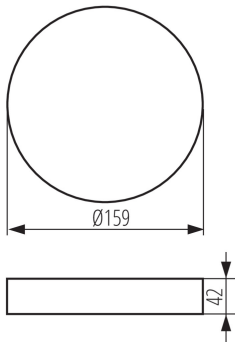

33651 AREL FRAME DO 14W W

Accessory for downlight fittings

5905339336514

GENERAL DATA:

Colour: white

Place of assembly: ceiling mounted

Height [mm]: 42

Diameter [mm]: 159

TECHNICAL DATA:

Enclosure material: plastic

LOGISTIC DATA:

Packaging method: 40

Number of units in the secondary packaging: 1

Number of units in the packaging: 40

Net unit weight [g]: 98

Grammage [g]: 173.75

Length of a unit pack [cm]: 16.5

Width of a unit pack [cm]: 4.5

Height of a unit pack [cm]: 16.5

Weight of a cardboard box [kg]: 6.95

Width of a cardboard box [cm]: 35

Height of a cardboard box [cm]: 36

Length of a cardboard box [cm]: 49

Volume of a cardboard box [m³]: 0.06174

ADDITIONAL INFORMATION:

- Frame for surface mounting of Kanlux AREL LED downlights.