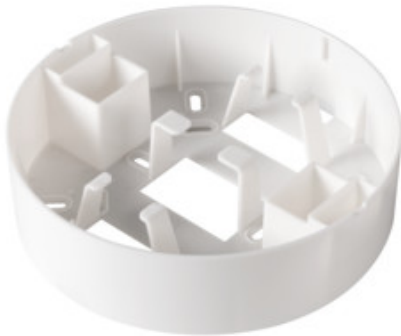

33651 AREL FRAME DO 14W W

Accessory for downlight fittings

5905339336514

GENERAL DATA:

Colour: white

Place of assembly: ceiling mounted

Height [mm]: 42

Diameter [mm]: 159

TECHNICAL DATA:

Enclosure material: plastic

LOGISTIC DATA:

Packaging method: 40

Number of units in the secondary packaging: 1

Number of units in the packaging: 40

Net unit weight [g]: 98

Grammage [g]: 173.75

Length of a unit pack [cm]: 16.5

Width of a unit pack [cm]: 4.5

Height of a unit pack [cm]: 16.5

Weight of a cardboard box [kg]: 6.95

Width of a cardboard box [cm]: 35

Height of a cardboard box [cm]: 36

Length of a cardboard box [cm]: 49

Volume of a cardboard box [m³]: 0.06174

ADDITIONAL INFORMATION:

- Frame for surface mounting of Kanlux AREL LED downlights.