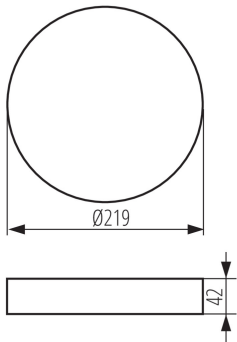

33655 AREL FRAME DO 25W W

Accessory for downlight fittings

5905339336552

GENERAL DATA:

Colour: white

Place of assembly: ceiling mounted

Height [mm]: 42

Diameter [mm]: 219

TECHNICAL DATA:

Enclosure material: plastic

LOGISTIC DATA:

Packaging method: 40

Number of units in the secondary packaging: 1

Number of units in the packaging: 40

Net unit weight [g]: 156

Grammage [g]: 280

Length of a unit pack [cm]: 23

Width of a unit pack [cm]: 4.5

Height of a unit pack [cm]: 23

Weight of a cardboard box [kg]: 11.2

Width of a cardboard box [cm]: 48

Height of a cardboard box [cm]: 49

Length of a cardboard box [cm]: 49