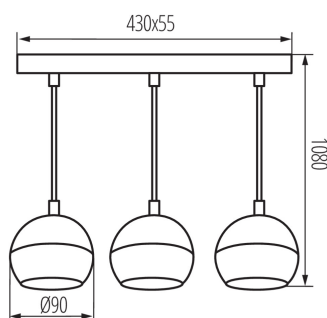

33684 GALOBA C 3xGU10 W

Pendant lamp

5905339336842

Kanlux GALOBA is a complete series of luminaires, including pendant lamps (GALOBA C), wall lamps (GALOBA W) and wall and ceiling fixtures. Kanlux GALOBA C pendant lamps can be successfully used for the lighting of islands or tables, while wall and ceiling lamps (from 1 to 4 points of light) can be used in a living room, hall or bedroom. The arrangement can be completed with wall lamps, which have a switch in the base. All luminaires from the Kanlux GALOBA series have a detachable lampshade thanks to which the light sources can be quickly and comfortably replaced.

GENERAL DATA:

Colour: white

Place of assembly: ceiling mounted

Place of application: Indoors

Minimum distance from the illuminated object: 0,5m

Length [mm]: 430

Width [mm]: 55

Height [mm]: 1080

Diameter [mm]: 90

TECHNICAL DATA:

Rated voltage [V]: 220-240 AC

Rated frequency [Hz]: 50

Maximum power [W]: 3 x max 35

Class of protection against electric shock: I

Light source: PAR16

Light source included: no

Cap: GU10

Ambient temperature range to which the product can be exposed: 5÷25

Enclosure material: aluminum alloy

Connection type: Bolt terminal block

Range of sections of wires used [mm²]: 0,75÷1,5

IP class: 20

LOGISTIC DATA:

Packaging method: 8

Number of units in the secondary packaging: 1

Number of units in the packaging: 8

Net unit weight [g]: 1008

Grammage [g]: 1400

Length of a unit pack [cm]: 47.5

Width of a unit pack [cm]: 20.5