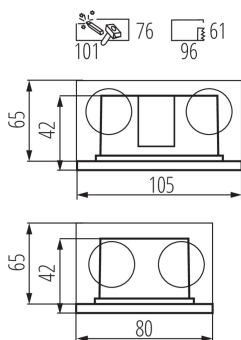

Recessed light fitting

5905339336903

Kanlux GLASI LED is a series of wall-mounted light fittings. A simple form in three available colours (black, graphite and white) make Kanlux GLASI LED fittings perfect for illuminating walls, facades of buildings and stairs (both in apartments and public places), giving them a unique character.

GENERAL DATA:

Colour: white
Place of assembly: Recessed mount in the wall
Place of application: Indoors and outdoors
Minimum distance from the illuminated object: 0,1m
Compatible with a dimmer: no
Assembly box included: yes
Replaceable light source: no
The product is not suitable to be covered with a heat-insulating material: yes
Length [mm]: 105
Width [mm]: 80
Height [mm]: 42
Assembly hole [mm]: 96x61
Depth [mm]: 42
Integrated LED light source: yes

TECHNICAL DATA:

Rated voltage [V]: 220-240 AC
Rated frequency [Hz]: 50
Maximum power [W]: 3
Class of protection against electric shock: II
Diode type: LED SMD
Luminous flux [lm]: 130
Useful luminous flux of the light source Φ_{use} [lm]: 130
Useful luminous flux of the light source Φ_{use} [lm]: w szerokim stożku (120°)
Colour temperature: Warm white
Correlated colour temperature [K]: 3000
Colour consistency in McAdam ellipses: 6
Colour rendering index: 80
Service life [h]: 30000
Number of on/off cycles: 15000
Lighting angle [°]: 120
Luminous efficiency of the lamp [lm/W]: 43
Ambient temperature range to which the product can be exposed: -10 : 35