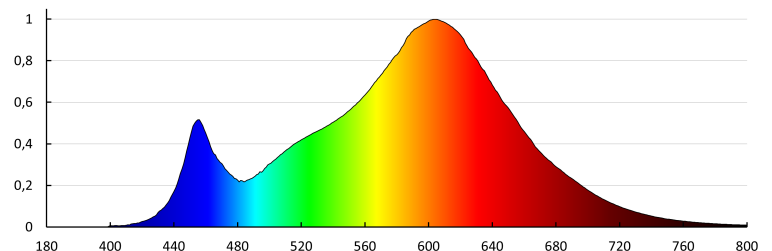

ADDITIONAL INFORMATION:

- Junction box included