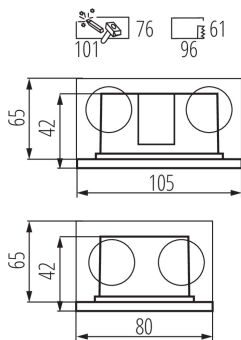

33691 GLASI LED 3W P WW-B

Recessed light fitting

5905339336910

Kanlux GLASI LED is a series of wall-mounted light fittings. A simple form in three available colours (black, graphite and white) make Kanlux GLASI LED fittings perfect for illuminating walls, facades of buildings and stairs (both in apartments and public places), giving them a unique character.

GENERAL DATA:

Colour: black

Place of assembly: Recessed mount in the wall

Place of application: Indoors and outdoors

Minimum distance from the illuminated object: 0,1m

Compatible with a dimmer: no

Assembly box included: yes

Replaceable light source: no

The product is not suitable to be covered with a heat-insulating material: yes

Length [mm]: 105

Width [mm]: 80

Height [mm]: 42

Assembly hole [mm]: 96x61

Depth [mm]: 42

Integrated LED light source: yes

TECHNICAL DATA:

Rated voltage [V]: 220-240 AC

Rated frequency [Hz]: 50

Maximum power [W]: 3

Class of protection against electric shock: II

Diode type: LED SMD

Luminous flux [lm]: 130

Useful luminous flux of the light source Φ_{use} [lm]: 235

Useful luminous flux of the light source Φ_{use} [lm]: w szerokim stożku (120°)

Colour temperature: Warm white

Correlated colour temperature [K]: 3000

Colour consistency in McAdam ellipses: 6

Colour rendering index: 80

Service life [h]: 30000

Number of on/off cycles: 15000

Lighting angle [°]: 120

Luminous efficiency of the lamp [lm/W]: 43

Ambient temperature range to which the product can be exposed: -10 : 35