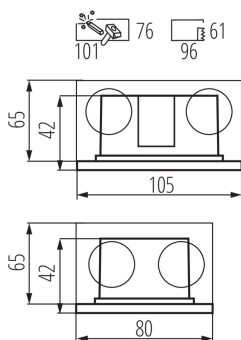

33692 GLASI LED 3W P WW-GR

Recessed light fitting

5905339336927

Kanlux GLASI LED is a series of wall-mounted light fittings. A simple form in three available colours (black, graphite and white) make Kanlux GLASI LED fittings perfect for illuminating walls, facades of buildings and stairs (both in apartments and public places), giving them a unique character.

GENERAL DATA:

Colour: graphite

Place of assembly: Recessed mount in the wall

Place of application: Indoors and outdoors

Minimum distance from the illuminated object: 0,1m

Compatible with a dimmer: no

Assembly box included: yes

Replaceable light source: no

The product is not suitable to be covered with a heat-insulating material: yes

Length [mm]: 105

Width [mm]: 80

Height [mm]: 42

Assembly hole [mm]: 96x61

Depth [mm]: 42

Integrated LED light source: yes

TECHNICAL DATA:

Rated voltage [V]: 220-240 AC

Rated frequency [Hz]: 50

Maximum power [W]: 3

Class of protection against electric shock: II

Diode type: LED SMD

Luminous flux [lm]: 130

Useful luminous flux of the light source Φ_{use} [lm]: 235

Useful luminous flux of the light source Φ_{use} [lm]: w szerokim stożku (120°)

Colour temperature: Warm white

Correlated colour temperature [K]: 3000

Colour consistency in McAdam ellipses: 6

Colour rendering index: 80

Service life [h]: 30000

Number of on/off cycles: 15000

Lighting angle [°]: 120

Luminous efficiency of the lamp [lm/W]: 43

Ambient temperature range to which the product can be exposed: -10 : 35