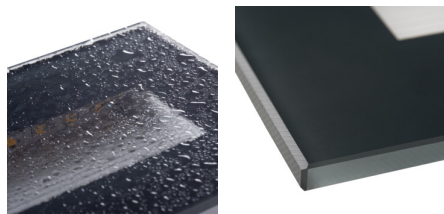

33692 GLASI LED 3W P WW-GR

Recessed light fitting

5905339336927

Kanlux GLASI LED is a series of wall-mounted light fittings. A simple form in three available colours (black, graphite and white) make Kanlux GLASI LED fittings perfect for illuminating walls, facades of buildings and stairs (both in apartments and public places), giving them a unique character.

GENERAL DATA:

Colour: graphite

Place of assembly: Recessed mount in the wall

Place of application: Indoors and outdoors

Minimum distance from the illuminated object: 0,1m

Compatible with a dimmer: no

Assembly box included: yes

Replaceable light source: no

The product is not suitable to be covered with a heat-insulating material: yes

Length [mm]: 105

Width [mm]: 80

Height [mm]: 42

Assembly hole [mm]: 96x61

Depth [mm]: 42

Integrated LED light source: yes