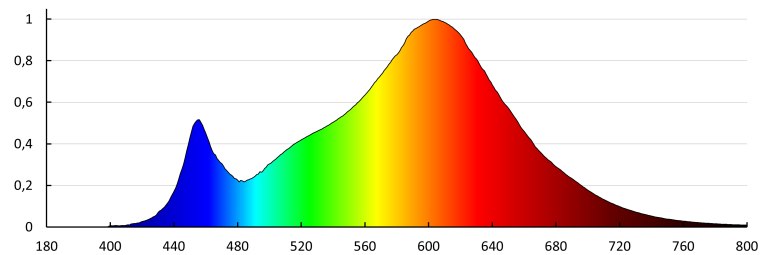

ADDITIONAL INFORMATION:

- Junction box included