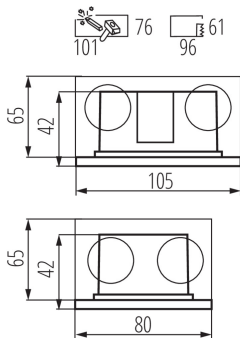

33694 GLASI LED 3W P NW-B

Recessed light fitting

5905339336941

Kanlux GLASI LED is a series of wall-mounted light fittings. A simple form in three available colours (black, graphite and white) make Kanlux GLASI LED fittings perfect for illuminating walls, facades of buildings and stairs (both in apartments and public places), giving them a unique character.

GENERAL DATA:

Colour: black

Place of assembly: Recessed mount in the wall

Place of application: Indoors and outdoors

Minimum distance from the illuminated object: 0,1m

Compatible with a dimmer: no

Assembly box included: yes

Replaceable light source: no

The product is not suitable to be covered with a heat-insulating material: yes

Length [mm]: 105

Width [mm]: 80

Height [mm]: 42

Assembly hole [mm]: 96x61

Depth [mm]: 42

Integrated LED light source: yes

TECHNICAL DATA:

Rated voltage [V]: 220-240 AC

Rated frequency [Hz]: 50

Maximum power [W]: 3

Class of protection against electric shock: II

Diode type: LED SMD

Luminous flux [lm]: 140

Useful luminous flux of the light source Φ_{use} [lm]: 250

Useful luminous flux of the light source Φ_{use} [lm]: w szerokim stożku (120°)

Colour temperature: white

Correlated colour temperature [K]: 4000

Colour consistency in McAdam ellipses: 6

Colour rendering index: 80

Service life [h]: 30000

Number of on/off cycles: 15000

Lighting angle [°]: 120

Luminous efficiency of the lamp [lm/W]: 47

Ambient temperature range to which the product can be exposed: -10 : 35