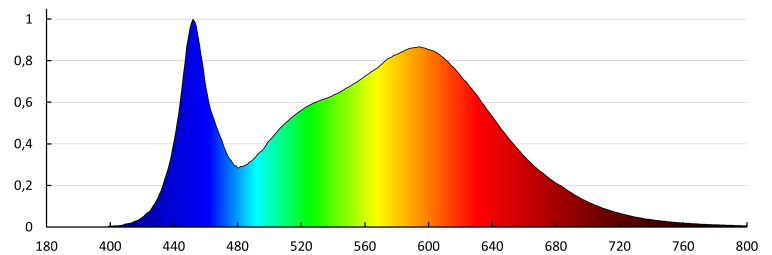

ADDITIONAL INFORMATION:

- Junction box included