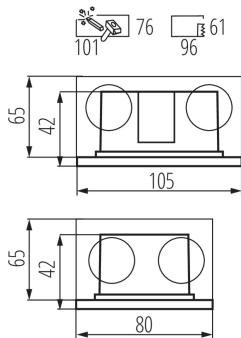

33695 GLASI LED 3W P NW-GR

Recessed light fitting

5905339336958

Kanlux GLASI LED is a series of wall-mounted light fittings. A simple form in three available colours (black, graphite and white) make Kanlux GLASI LED fittings perfect for illuminating walls, facades of buildings and stairs (both in apartments and public places), giving them a unique character.

GENERAL DATA:

Colour: graphite

Place of assembly: Recessed mount in the wall

Place of application: Indoors and outdoors

Minimum distance from the illuminated object: 0,1m

Compatible with a dimmer: no

Assembly box included: yes

Replaceable light source: no

The product is not suitable to be covered with a heat-insulating material: yes

Length [mm]: 105

Width [mm]: 80

Height [mm]: 42

Assembly hole [mm]: 96x61

Depth [mm]: 42

Integrated LED light source: yes

TECHNICAL DATA:

Rated voltage [V]: 220-240 AC

Rated frequency [Hz]: 50

Maximum power [W]: 3

Class of protection against electric shock: II

Diode type: LED SMD

Luminous flux [lm]: 140

Useful luminous flux of the light source Φ_{use} [lm]: 140

Useful luminous flux of the light source Φ_{use} [lm]: w szerokim stożku (120°)

Colour temperature: white

Correlated colour temperature [K]: 4000

Colour consistency in McAdam ellipses: 6

Colour rendering index: 80

Service life [h]: 30000

Number of on/off cycles: 15000

Lighting angle [°]: 120

Luminous efficiency of the lamp [lm/W]: 47

Ambient temperature range to which the product can be exposed: -10 : 35