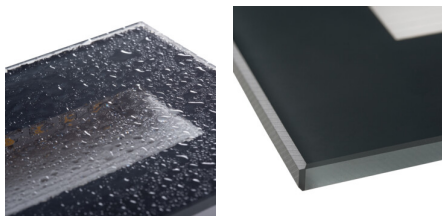

33695 GLASI LED 3W P NW-GR

Recessed light fitting

5905339336958

Kanlux GLASI LED is a series of wall-mounted light fittings. A simple form in three available colours (black, graphite and white) make Kanlux GLASI LED fittings perfect for illuminating walls, facades of buildings and stairs (both in apartments and public places), giving them a unique character.

GENERAL DATA:

Colour: graphite

Place of assembly: Recessed mount in the wall

Place of application: Indoors and outdoors

Minimum distance from the illuminated object: 0,1m

Compatible with a dimmer: no

Assembly box included: yes

Replaceable light source: no

The product is not suitable to be covered with a heat-insulating material: yes

Length [mm]: 105

Width [mm]: 80

Height [mm]: 42

Assembly hole [mm]: 96x61

Depth [mm]: 42

Integrated LED light source: yes