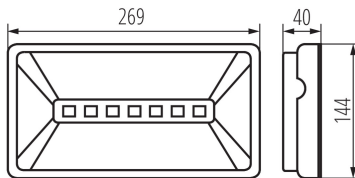

33810 ONTEC S W1302MATWCLD

Emergency lighting LED

5902052529384

Emergency or anti-panic lighting is used in open space rooms to prevent panic. It allows you to reach a place where you can see the marked escape route as well as for the illumination of the escape route itself, depending on the prism used in the fixture.

GENERAL DATA:

Colour: white

Place of assembly: wall mounted, ceiling mounted

Place of application: Indoors and outdoors

Integrated LED light source: yes

TECHNICAL DATA:

Rated voltage [V]: 220-240 AC

Rated frequency [Hz]: 50

Rated power [W]: 6,5

Rated power (LED) [W]: 2

Class of protection against electric shock: II

Lampshade material: plastic

Diode type: LED SMD

Luminous flux [lm]: 204

Luminous flux [lm] (emergency-lighting module): 204

Colour temperature: cold white

Correlated colour temperature [K]: 5000

Ambient temperature range to which the product can be exposed: -15÷40

Battery (type): LiFePO4/C

Battery (parameters): 6.4V

Operating mode: emergency and network

Application: lighting of escape routes

Fail-safe working time [h]: 3

Automatic test: yes

Enclosure material: plastic

Connection type: Self-clamping block

IP class: 65

LOGISTIC DATA:

Unit of measurement: unit

Packaging method: 20

Number of units in the secondary packaging: 1

Number of units in the packaging: 20

Net unit weight [g]: 576

Grammage [g]: 646

Gross unit weight [g]: 648