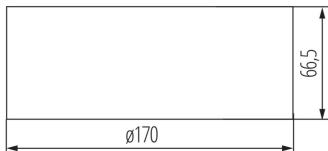

Emergency lighting LED

5902052530847

Emergency or anti-panic lighting is used in open space rooms to prevent panic. It allows you to reach a place where you can see the marked escape route as well as for the illumination of the escape route itself, depending on the prism used in the fixture.

GENERAL DATA:

Colour: white

Place of assembly: wall mounted, ceiling mounted

Place of application: Indoors

Height [mm]: 66.5

Diameter [mm]: 170

Integrated LED light source: yes

TECHNICAL DATA:

Rated voltage [V]: 220-240 AC

Rated frequency [Hz]: 50

Maximum power [W]: 2

Class of protection against electric shock: II

Diode type: LED SMD

Luminous flux [lm]: 238

Luminous flux [lm] (emergency-lighting module): 238

Colour temperature: cold white

Correlated colour temperature [K]: 5000

Ambient temperature range to which the product can be exposed: 10÷40

Battery (type): LiFePO4/C

Battery (parameters): 6.4V

Operating mode: emergency and network

Application: lighting of escape routes

Fail-safe working time [h]: 3

Standard test: yes

Enclosure material: plastic

Connection type: Self-clamping block

IP class: 65

LOGISTIC DATA:

Packaging method: 1

Number of units in the secondary packaging: 1

Number of units in the packaging: 1