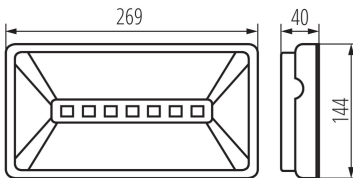

33842 ONTEC S C1302MATW

Emergency lighting LED

5902052531950

Emergency or anti-panic lighting is used in open space rooms to prevent panic. It allows you to reach a place where you can see the marked escape route as well as for the illumination of the escape route itself, depending on the prism used in the fixture.

GENERAL DATA:

Colour: white

Place of assembly: wall mounted, ceiling mounted

Place of application: Indoors

Integrated LED light source: yes

TECHNICAL DATA:

Rated voltage [V]: 220-240 AC

Rated frequency [Hz]: 50

Rated power [W]: 6,5

Rated power (LED) [W]: 2

Class of protection against electric shock: II

Lampshade material: plastic

Diode type: LED SMD

Luminous flux [lm]: 225

Luminous flux [lm] (emergency-lighting module): 225

Colour temperature: cold white

Correlated colour temperature [K]: 5000

Ambient temperature range to which the product can be exposed: 10÷40

Battery (type): LiFePO4/C

Battery (parameters): 6.4V

Operating mode: emergency and network

Application: lighting of escape routes

Fail-safe working time [h]: 3

Automatic test: yes

Enclosure material: plastic

Connection type: Self-clamping block

IP class: 65

LOGISTIC DATA:

Unit of measurement: unit

Packaging method: 1

Number of units in the secondary packaging: 1

Number of units in the packaging: 1