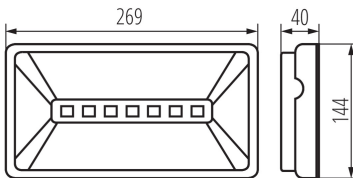

33843 ONTEC S C2105MATW

Emergency lighting LED

5902052529698

Emergency or anti-panic lighting is used in open space rooms to prevent panic. It allows you to reach a place where you can see the marked escape route as well as for the illumination of the escape route itself, depending on the prism used in the fixture.

GENERAL DATA:

Colour: white

Place of assembly: wall mounted, ceiling mounted

TECHNICAL DATA:

Rated voltage [V]: 220-240 AC

Rated frequency [Hz]: 50

Rated power [W]: 6,8

Rated power (LED) [W]: 4.8

Class of protection against electric shock: II

Lampshade material: plastic

Diode type: LED SMD

Colour temperature: cold white

Correlated colour temperature [K]: 5000

Operating mode: emergency and network

Application: lighting of escape routes

Fail-safe working time [h]: 1

Automatic test: yes

Enclosure material: plastic

Connection type: Self-clamping block

IP class: 65

LOGISTIC DATA:

Unit of measurement: unit

Packaging method: 1

Number of units in the secondary packaging: 1

Number of units in the packaging: 1