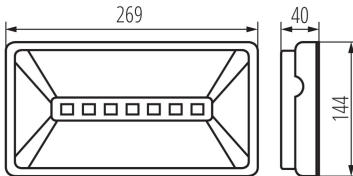

33844 ONTEC S F2105MATW

Emergency lighting LED

5902052529810

Emergency or anti-panic lighting is used in open space rooms to prevent panic. It allows you to reach a place where you can see the marked escape route as well as for the illumination of the escape route itself, depending on the prism used in the fixture.

GENERAL DATA:

Colour: white

Place of assembly: wall mounted, ceiling mounted

TECHNICAL DATA:

Rated voltage [V]: 220-240 AC

Rated frequency [Hz]: 50

Rated power [W]: 6,8

Rated power (LED) [W]: 4.5

Class of protection against electric shock: II

Lampshade material: plastic

Diode type: LED SMD

Colour temperature: cold white

Correlated colour temperature [K]: 5000

Operating mode: emergency and network

Application: lighting of escape routes

Fail-safe working time [h]: 1

Automatic test: yes

Enclosure material: plastic

Connection type: Self-clamping block

IP class: 65

LOGISTIC DATA:

Unit of measurement: unit

Packaging method: 1

Number of units in the secondary packaging: 1

Number of units in the packaging: 1