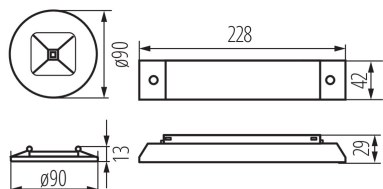

33849 ONTEC C C160NMATW

Emergency lighting LED

5902052536504

Emergency or anti-panic lighting is used in open space rooms to prevent panic. It allows you to reach a place where you can see the marked escape route as well as for the illumination of the escape route itself, depending on the prism used in the fixture.

GENERAL DATA:

Colour: white
Place of assembly: Recessed mount in the ceiling
Place of application: Indoors
Height [mm]: 13
Diameter [mm]: 90
Integrated LED light source: yes

TECHNICAL DATA:

Rated voltage [V]: 220-240 AC
Rated frequency [Hz]: 50
Rated power [W]: 1.2
Rated power (LED) [W]: 3
Class of protection against electric shock: II
Lampshade material: plastic
Diode type: LED SMD
Luminous flux [lm]: 297
Luminous flux [lm] (emergency-lighting module): 297
Colour temperature: cold white
Correlated colour temperature [K]: 5000
Ambient temperature range to which the product can be exposed: 10÷35
Battery (type): LiFePO4/C
Battery (parameters): 3,2V 1,5Ah
Operating mode: emergency
Application: lighting of escape routes
Fail-safe working time [h]: 1
Automatic test: yes
Enclosure material: plastic
Connection type: Self-clamping block
IP class: 20

LOGISTIC DATA:

Packaging method: 1
Number of units in the secondary packaging: 1
Number of units in the packaging: 1
Net unit weight [g]: 262
Grammage [g]: 324
Length of a unit pack [cm]: 33
Width of a unit pack [cm]: 3.5