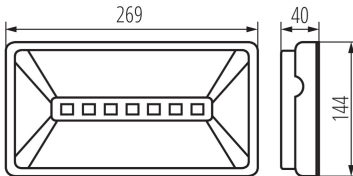

33856 ONTEC S M2302MSTWCLD

Emergency lighting LED

5902052528738

Emergency or anti-panic lighting is used in open space rooms to prevent panic. It allows you to reach a place where you can see the marked escape route as well as for the illumination of the escape route itself, depending on the prism used in the fixture.

GENERAL DATA:

Colour: white

Place of assembly: wall mounted, ceiling mounted

Place of application: Indoors and outdoors

Integrated LED light source: yes

TECHNICAL DATA:

Rated voltage [V]: 220-240 AC

Rated frequency [Hz]: 50

Rated power [W]: 6,5

Rated power (LED) [W]: 4.7

Class of protection against electric shock: II

Lampshade material: plastic

Diode type: LED SMD

Luminous flux [lm]: 241

Luminous flux [lm] (emergency-lighting module): 241

Colour temperature: cold white

Correlated colour temperature [K]: 5000

Ambient temperature range to which the product can be exposed: -15÷40

Battery (type): LiFePO4/C

Battery (parameters): 6.4V

Operating mode: emergency and network

Application: anti-panic lighting

Fail-safe working time [h]: 3

Standard test: yes

Enclosure material: plastic

Connection type: Self-clamping block

IP class: 65

LOGISTIC DATA:

Unit of measurement: unit

Packaging method: 1

Number of units in the secondary packaging: 1

Number of units in the packaging: 1