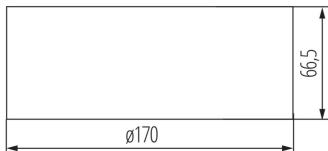

Emergency lighting LED

5902052541065

Emergency or anti-panic lighting is used in open space rooms to prevent panic. It allows you to reach a place where you can see the marked escape route as well as for the illumination of the escape route itself, depending on the prism used in the fixture.

GENERAL DATA:

Colour: white

Height [mm]: 66.5

Diameter [mm]: 170

Integrated LED light source: yes

TECHNICAL DATA:

Rated voltage [V]: 220-240 AC

Rated frequency [Hz]: 50

Maximum power [W]: 2

Class of protection against electric shock: II

Diode type: LED SMD

Colour temperature: cold white

Correlated colour temperature [K]: 5000

Operating mode: emergency and network

Application: lighting of fire exits and firefighting equipment

Fail-safe working time [h]: 3

Standard test: yes

Enclosure material: plastic

IP class: 65

LOGISTIC DATA:

Packaging method: 1

Number of units in the secondary packaging: 1

Number of units in the packaging: 1

ACCESSORIES:

33830 UCHW PODT OS S2 S3 IT