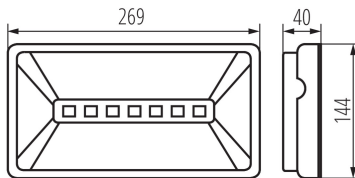

33862 ONTEC S C1302MSTW

Emergency lighting LED

5902052531943

Emergency or anti-panic lighting is used in open space rooms to prevent panic. It allows you to reach a place where you can see the marked escape route as well as for the illumination of the escape route itself, depending on the prism used in the fixture.

GENERAL DATA:

Colour: white

Place of assembly: wall mounted, ceiling mounted

Place of application: Indoors

Integrated LED light source: yes

TECHNICAL DATA:

Rated voltage [V]: 220-240 AC

Rated frequency [Hz]: 50

Rated power [W]: 6.5

Rated power (LED) [W]: 2

Class of protection against electric shock: II

Lampshade material: plastic

Diode type: LED SMD

Luminous flux [lm]: 225

Luminous flux [lm] (emergency-lighting module): 225

Colour temperature: cold white

Correlated colour temperature [K]: 5000

Ambient temperature range to which the product can be exposed: 10÷40

Battery (type): LiFePO4/C

Battery (parameters): 6,4V 1,5Ah

Operating mode: emergency and network

Application: lighting of escape routes

Fail-safe working time [h]: 3

Standard test: yes

Enclosure material: plastic

Connection type: Self-clamping block

IP class: 65

LOGISTIC DATA:

Unit of measurement: unit

Packaging method: 1

Number of units in the secondary packaging: 1

Number of units in the packaging: 1