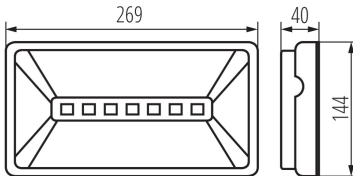

33863 ONTEC S C2105MSTW

Emergency lighting LED

5902052529674

Emergency or anti-panic lighting is used in open space rooms to prevent panic. It allows you to reach a place where you can see the marked escape route as well as for the illumination of the escape route itself, depending on the prism used in the fixture.

GENERAL DATA:

Colour: white

Place of assembly: wall mounted, ceiling mounted

TECHNICAL DATA:

Rated voltage [V]: 220-240 AC

Rated frequency [Hz]: 50

Rated power (LED) [W]: 5

Class of protection against electric shock : II

Lampshade material: plastic

Diode type: LED SMD

Colour temperature: cold white

Correlated colour temperature [K]: 5000

Operating mode: emergency and network

Application: lighting of escape routes

Fail-safe working time [h] : 1

Standard test: yes

Enclosure material: plastic

Connection type: Self-clamping block

IP class: 65

LOGISTIC DATA:

Unit of measurement: unit

Packaging method: 1

Number of units in the secondary packaging : 1

Number of units in the packaging : 1