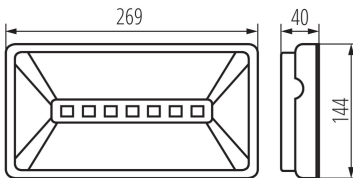

33864 ONTEC S F2105MSTW

Emergency lighting LED

5902052529797

Emergency or anti-panic lighting is used in open space rooms to prevent panic. It allows you to reach a place where you can see the marked escape route as well as for the illumination of the escape route itself, depending on the prism used in the fixture.

GENERAL DATA:

Colour: white

Place of assembly: wall mounted, ceiling mounted

TECHNICAL DATA:

Rated voltage [V]: 220-240 AC

Rated frequency [Hz]: 50

Rated power [W]: 6,8

Rated power (LED) [W]: 4.5

Class of protection against electric shock: II

Lampshade material: plastic

Diode type: LED SMD

Luminous flux [lm]: 439

Luminous flux [lm] (emergency-lighting module): 439

Colour temperature: cold white

Correlated colour temperature [K]: 5000

Battery (type): LiFePO4/C

Battery (parameters): 6.4V

Operating mode: emergency and network

Application: lighting of escape routes

Fail-safe working time [h]: 1

Standard test: yes

Enclosure material: plastic

Connection type: Self-clamping block

IP class: 65

LOGISTIC DATA:

Unit of measurement: unit

Packaging method: 1

Number of units in the secondary packaging: 1

Number of units in the packaging: 1