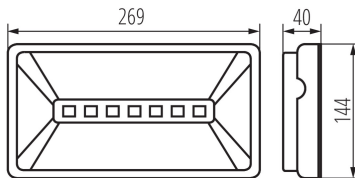

33865 ONTEC S W1302MSTW

Emergency lighting LED

5902052541447

Emergency or anti-panic lighting is used in open space rooms to prevent panic. It allows you to reach a place where you can see the marked escape route as well as for the illumination of the escape route itself, depending on the prism used in the fixture.

GENERAL DATA:

Colour: white

Place of assembly: wall mounted, ceiling mounted

Place of application: Indoors

Integrated LED light source: yes

TECHNICAL DATA:

Rated voltage [V]: 220-240 AC

Rated frequency [Hz]: 50

Rated power [W]: 6,5

Rated power (LED) [W]: 2

Class of protection against electric shock: II

Lampshade material: plastic

Diode type: LED SMD

Luminous flux [lm]: 204

Luminous flux [lm] (emergency-lighting module): 204

Colour temperature: cold white

Correlated colour temperature [K]: 5000

Ambient temperature range to which the product can be exposed: 10÷40

Battery (type): LiFePO4/C

Battery (parameters): 6.4V

Operating mode: emergency and network

Application: lighting of fire exits and firefighting equipment

Fail-safe working time [h]: 3

Standard test: yes

Enclosure material: plastic

Connection type: Self-clamping block

IP class: 65

LOGISTIC DATA:

Unit of measurement: unit

Packaging method: 1

Number of units in the secondary packaging: 1

Number of units in the packaging: 1