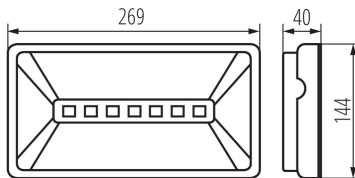

33866 ONTEC S W1302MSTWCLD

Emergency lighting LED

5902052529377

Emergency or anti-panic lighting is used in open space rooms to prevent panic. It allows you to reach a place where you can see the marked escape route as well as for the illumination of the escape route itself, depending on the prism used in the fixture.

GENERAL DATA:

Colour: white

Place of assembly: wall mounted, ceiling mounted

Place of application: Indoors and outdoors

Integrated LED light source: yes

TECHNICAL DATA:

Rated voltage [V]: 220-240 AC

Rated frequency [Hz]: 50

Rated power [W]: 6.5

Rated power (LED) [W]: 2

Class of protection against electric shock: II

Lampshade material: plastic

Diode type: LED SMD

Luminous flux [lm]: 204

Luminous flux [lm] (emergency-lighting module): 204

Colour temperature: cold white

Correlated colour temperature [K]: 5000

Ambient temperature range to which the product can be exposed: -15÷40

Battery (type): LiFePO4/C

Battery (parameters): 6,4V 3,0Ah

Operating mode: emergency and network

Application: lighting of fire exits and firefighting equipment

Fail-safe working time [h]: 3

Standard test: yes

Enclosure material: plastic

Connection type: Self-clamping block

IP class: 65

LOGISTIC DATA:

Unit of measurement: unit

Packaging method: 1

Number of units in the secondary packaging: 1

Number of units in the packaging: 1

Net unit weight [g]: 580

Grammage [g]: 634

Length of a unit pack [cm]: 27.5