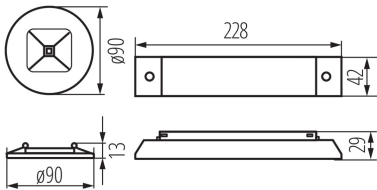

33867 ONTEC C C1U301NMSTW

Emergency lighting LED

5902052525218

Emergency or anti-panic lighting is used in open space rooms to prevent panic. It allows you to reach a place where you can see the marked escape route as well as for the illumination of the escape route itself, depending on the prism used in the fixture.

GENERAL DATA:

Colour: white
Place of assembly: Recessed mount in the ceiling
Height [mm]: 13
Diameter [mm]: 90
Integrated LED light source: yes

TECHNICAL DATA:

Rated voltage [V]: 220-240 AC
Rated frequency [Hz]: 50
Rated power (LED) [W]: 1
Class of protection against electric shock: II
Lampshade material: plastic
Diode type: LED SMD
Colour temperature: cold white
Correlated colour temperature [K]: 5000
Operating mode: emergency
Application: lighting of escape routes
Fail-safe working time [h]: 3
Standard test: yes
Enclosure material: plastic
Connection type: Self-clamping block
IP class: 20

LOGISTIC DATA:

Packaging method: 1
Number of units in the secondary packaging: 1
Number of units in the packaging: 1