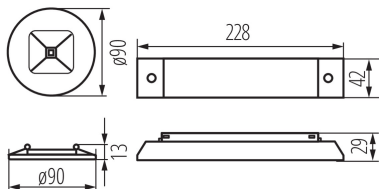

33868 ONTEC C C160NMSTW

Emergency lighting LED

5902052536443

Emergency or anti-panic lighting is used in open space rooms to prevent panic. It allows you to reach a place where you can see the marked escape route as well as for the illumination of the escape route itself, depending on the prism used in the fixture.

GENERAL DATA:

Colour: white

Place of assembly: Recessed mount in the ceiling

Place of application: Indoors

Height [mm]: 13

Diameter [mm]: 90

Integrated LED light source: yes

TECHNICAL DATA:

Rated voltage [V]: 220-240 AC

Rated frequency [Hz]: 50

Rated power [W]: 1.2

Rated power (LED) [W]: 3

Class of protection against electric shock: II

Lampshade material: plastic

Diode type: LED SMD

Luminous flux [lm]: 297

Luminous flux [lm] (emergency-lighting module): 297

Colour temperature: cold white

Correlated colour temperature [K]: 5000

Ambient temperature range to which the product can be exposed: 10÷35

Battery (type): LiFePO4/C

Battery (parameters): 3,2V 1,5Ah

Operating mode: emergency

Application: lighting of escape routes

Fail-safe working time [h]: 1

Standard test: yes

Enclosure material: plastic

Connection type: Self-clamping block

IP class: 20

LOGISTIC DATA:

Packaging method: 1

Number of units in the secondary packaging: 1

Number of units in the packaging: 1