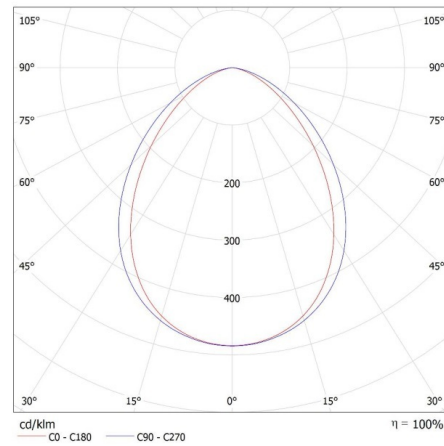

KANLUX S.A. (kat 33880) IQ-LED FL-10W-NW / LDC (Polar)

ACCESSORIES

33889

IQ-LED FL QC I 3x1MM2

Hermetic quick connector for easy, quick and safe connection of the connecting cable and the floodlight, IQ-LED FL QC I 3x1MM2 (33889)