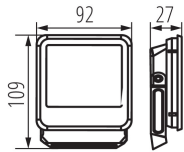

iQ-LED

Kanlux

33880 IQ-LED FL-10W-NW

LED floodlight

Service life [h]: 50000

Number of on/off cycles: ≥ 25000

Lighting angle [°]: 100

Luminous efficiency of the lamp [lm/W]: 120

Ambient temperature range to which the product can be exposed: -30÷50

Enclosure material: Metal

Connection type: Free cable ends

Wire type: H05RN-F

Wire length [m]: 0.3

Wire diameter [mm²]: 1

Lamp-heating time [s]: ≤ 1

Lamp-ignition time [s]: $\leq 0,5$

The fixture is movable vertically [°]: 180

IP class: 65

LOGISTIC DATA:

Unit of measurement: unit

Packaging method: 30

Number of units in the secondary packaging: 1

Number of units in the packaging: 30

Net unit weight [g]: 170

Grammage [g]: 209.66

Gross unit weight [g]: 196

Length of a unit pack [cm]: 9.5

Width of a unit pack [cm]: 3.5

Height of a unit pack [cm]: 12.5

Weight of a cardboard box [kg]: 6.2898

Width of a cardboard box [cm]: 22

Height of a cardboard box [cm]: 28

Length of a cardboard box [cm]: 32

Volume of a cardboard box [m³]: 0.019712

ADDITIONAL INFORMATION:

- 5 years Warranty under the terms of the warranty statement, available on our website
- •

Date of issue: 31.01.2024, 10:28

We reserve the right to make technical changes. The data contained in this material are not legally binding.

Photometry: the results obtained from testing were from a specific sample.

EN