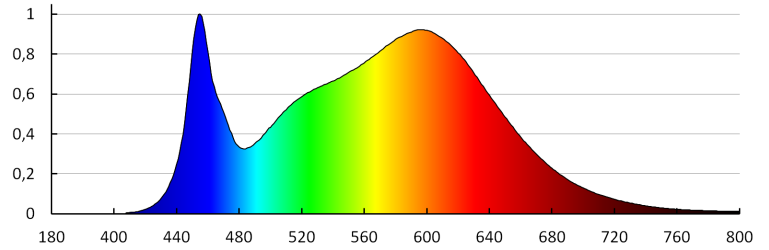

33880 IQ-LED FL-10W-NW

LED floodlight