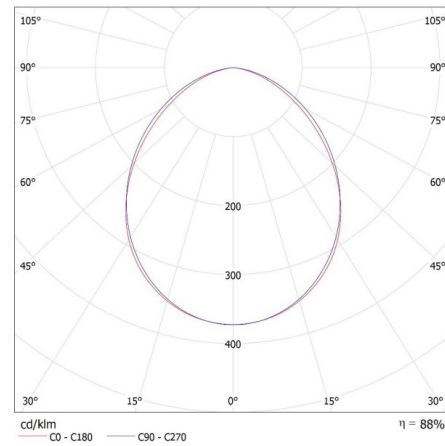

KANLUX S.A. (kat 33881) IQ-LED FL-20W-NW / LDC (Polar)

ACCESSORIES

33889

IQ-LED FL QC I 3x1MM2

Hermetic quick connector for easy, quick and safe connection of the connecting cable and the floodlight, IQ-LED FL QC I 3x1MM2 (33889)