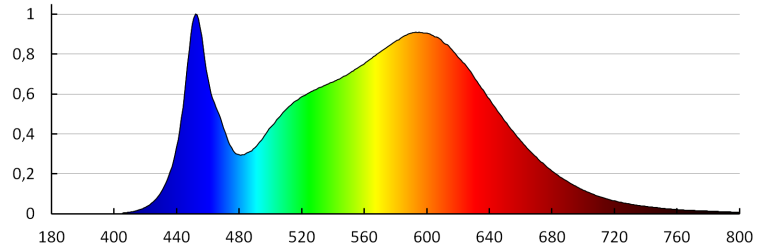

33882 IQ-LED FL-30W-NW

LED floodlight