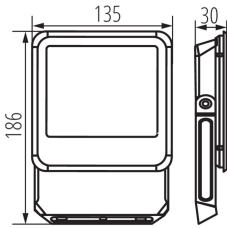

iQ-LED

Kanlux

33882 IQ-LED FL-30W-NW

LED floodlight

Service life [h]: 50000

Number of on/off cycles: ≥ 25000

Lighting angle [°]: 100

Luminous efficiency of the lamp [lm/W]: 115

Ambient temperature range to which the product can be exposed: -30÷50

Enclosure material: Metal

Connection type: Free cable ends

Wire type: H05RN-F

Wire length [m]: 0.3

Wire diameter [mm²]: 1

Lamp-heating time [s]: ≤ 1

Lamp-ignition time [s]: $\leq 0,5$

The fixture is movable vertically [°]: 180

IP class: 65

LOGISTIC DATA:

Unit of measurement: unit

Packaging method: 20

Number of units in the secondary packaging: 1

Number of units in the packaging: 20

Net unit weight [g]: 370

Grammage [g]: 438.5

Gross unit weight [g]: 418

Length of a unit pack [cm]: 14

Width of a unit pack [cm]: 3.5

Height of a unit pack [cm]: 19.5

Weight of a cardboard box [kg]: 8.77

Width of a cardboard box [cm]: 32

Height of a cardboard box [cm]: 23

Length of a cardboard box [cm]: 38.5

Volume of a cardboard box [m³]: 0.028336

ADDITIONAL INFORMATION:

- 5 years Warranty under the terms of the warranty statement, available on our website
- •

Date of issue: 31.01.2024, 10:36

We reserve the right to make technical changes. The data contained in this material are not legally binding.

Photometry: the results obtained from testing were from a specific sample.

EN