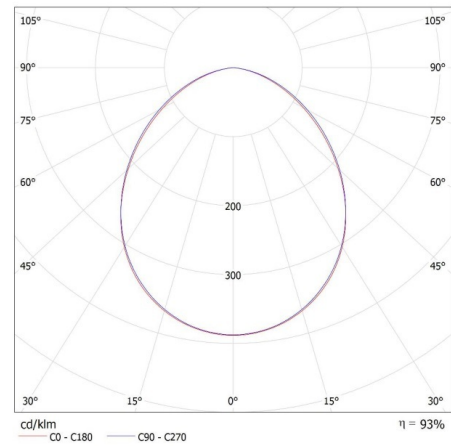

KANLUX S.A. (kat 33882) IQ-LED FL-30W-NW / LDC (Polar)

ACCESSORIES

33889

IQ-LED FL QC I 3x1MM2

Hermetic quick connector for easy, quick and safe connection of the connecting cable and the floodlight, IQ-LED FL QC I 3x1MM2 (33889)