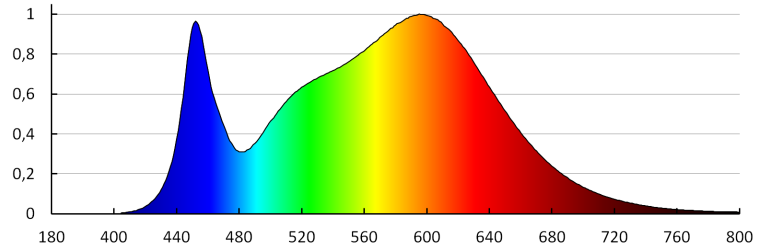

33883 IQ-LED FL-50W-NW

LED floodlight