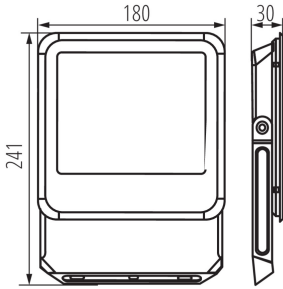

iQ-LED

Kanlux

33883 IQ-LED FL-50W-NW

LED floodlight

Service life [h]: 50000

Number of on/off cycles: ≥ 25000

Lighting angle [°]: 100

Luminous efficiency of the lamp [lm/W]: 120

Ambient temperature range to which the product can be exposed: -30÷50

Enclosure material: Metal

Connection type: Free cable ends

Wire type: H05RN-F

Wire length [m]: 0.3

Wire diameter [mm²]: 1

Lamp-heating time [s]: ≤ 1

Lamp-ignition time [s]: $\leq 0,5$

The fixture is movable vertically [°]: 180

IP class: 65

LOGISTIC DATA:

Unit of measurement: unit

Packaging method: 10

Number of units in the secondary packaging: 1

Number of units in the packaging: 10

Net unit weight [g]: 610

Grammage [g]: 716

Gross unit weight [g]: 668

Length of a unit pack [cm]: 18.5

Width of a unit pack [cm]: 3.5

Height of a unit pack [cm]: 25

Weight of a cardboard box [kg]: 7.16

Width of a cardboard box [cm]: 22

Height of a cardboard box [cm]: 29

Length of a cardboard box [cm]: 38.5

Volume of a cardboard box [m³]: 0.024563

ADDITIONAL INFORMATION:

- 5 years Warranty under the terms of the warranty statement, available on our website
- •

Date of issue: 31.01.2024, 10:39

We reserve the right to make technical changes. The data contained in this material are not legally binding.

Photometry: the results obtained from testing were from a specific sample.

EN