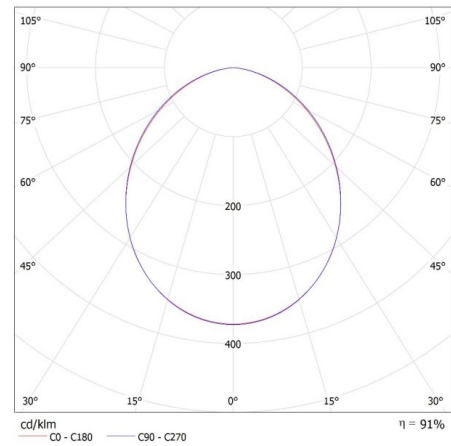

KANLUX S.A. (kat 33883) IQ-LED FL-50W-NW / LDC (Polar)

ACCESSORIES

33889

IQ-LED FL QC I 3x1MM2

Hermetic quick connector for easy, quick and safe connection of the connecting cable and the floodlight, IQ-LED FL QC I 3x1MM2 (33889)