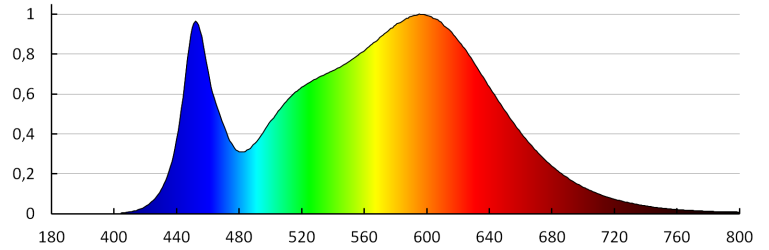

33884 IQ-LED FL-90W-NW

LED floodlight