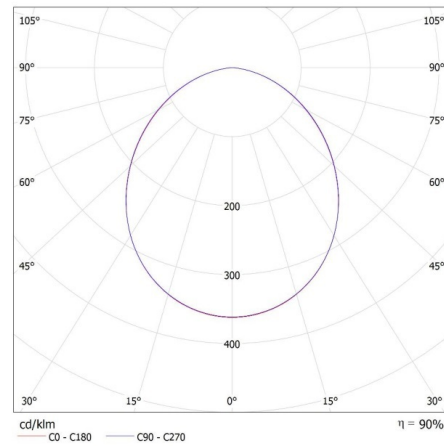

KANLUX S.A. (kat 33884) IQ-LED FL-90W-NW / LDC (Polar)

ACCESSORIES

33889

IQ-LED FL QC I 3x1MM2

Hermetic quick connector for easy, quick and safe connection of the connecting cable and the floodlight, IQ-LED FL QC I 3x1MM2 (33889)