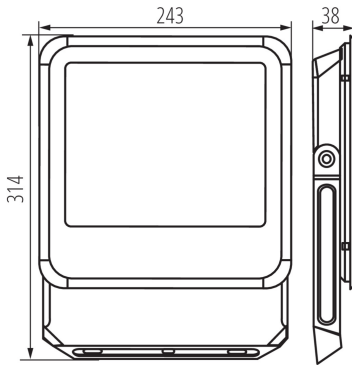

iQ-LED

Kanlux

33884 IQ-LED FL-90W-NW

LED floodlight

Service life [h]: 50000

Number of on/off cycles: ≥ 25000

Lighting angle [°]: 100

Luminous efficiency of the lamp [lm/W]: 120

Ambient temperature range to which the product can be exposed: -30÷50

Enclosure material: Metal

Connection type: Free cable ends

Wire type: H05RN-F

Wire length [m]: 0.3

Wire diameter [mm²]: 1

Lamp-heating time [s]: ≤ 1

Lamp-ignition time [s]: $\leq 0,5$

The fixture is movable vertically [°]: 180

IP class: 65

LOGISTIC DATA:

Unit of measurement: unit

Packaging method: 5

Number of units in the secondary packaging: 1

Number of units in the packaging: 5

Net unit weight [g]: 1264

Grammage [g]: 1450

Gross unit weight [g]: 1332

Length of a unit pack [cm]: 24.5

Width of a unit pack [cm]: 4

Height of a unit pack [cm]: 32

Weight of a cardboard box [kg]: 7.25

Width of a cardboard box [cm]: 24

Height of a cardboard box [cm]: 37

Length of a cardboard box [cm]: 30

Volume of a cardboard box [m³]: 0.02664

ADDITIONAL INFORMATION:

- 5 years Warranty under the terms of the warranty statement, available on our website
- •

Date of issue: 31.01.2024, 10:43

We reserve the right to make technical changes. The data contained in this material are not legally binding.

Photometry: the results obtained from testing were from a specific sample.

EN