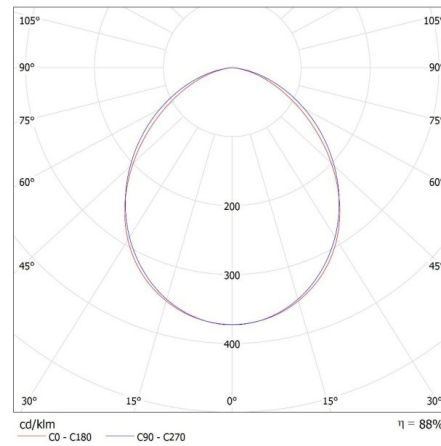

KANLUX S.A. (kat 33886) IQ-LED FL-20W-NW-SE / LDC (Polar)

ACCESSORIES

33889

IQ-LED FL QC I 3x1MM2

Hermetic quick connector for easy, quick and safe connection of the connecting cable and the floodlight, IQ-LED FL QC I 3x1MM2 (33889)