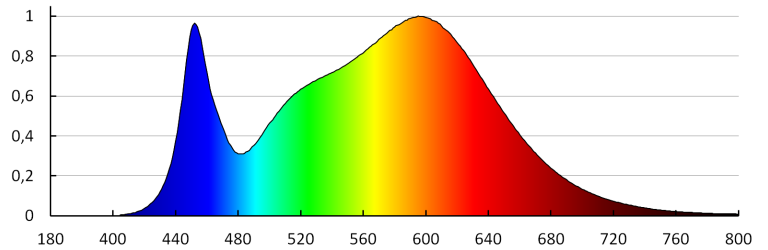

33886 IQ-LED FL-20W-NW-SE

LED floodlight

ADDITIONAL INFORMATION:

- 5 years Warranty under the terms of the warranty statement, available on our website
- •