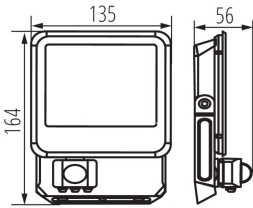

iQ-LED

Kanlux

33886 IQ-LED FL-20W-NW-SE

LED floodlight

Colour rendering index: 80

Service life [h]: 50000

Number of on/off cycles: ≥ 25000

Lighting angle [°]: 100

Luminous efficiency of the lamp [lm/W]: 115

Ambient temperature range to which the product can be exposed: -30÷50

Enclosure material: Metal

Sensor type: PIR

Connection type: Free cable ends

Wire type: H05RN-F

Wire length [m]: 0.3

Wire diameter [mm²]: 1

Sensor-operation time [second-minute]: 10-7

Lamp-heating time [s]: ≤ 1

Lamp-ignition time [s]: $\leq 0,5$

sensor working angle [°]: 120

Illumination-level setpoint by which the sensor detects movement [lx]: 10-2000

The fixture is movable vertically [°]: 180

IP class: 44

Sensor range[m]: max 8

LOGISTIC DATA:

Unit of measurement: unit

Packaging method: 20

Number of units in the secondary packaging : 1

Number of units in the packaging : 20

Net unit weight [g]: 356

Grammage [g]: 446

Gross unit weight [g]: 424

Length of a unit pack [cm]: 14

Width of a unit pack [cm]: 6

Height of a unit pack [cm]: 17

Weight of a cardboard box [kg]: 8.92

Width of a cardboard box [cm]: 30

Height of a cardboard box [cm]: 19.5

Length of a cardboard box [cm]: 61

Volume of a cardboard box [m³]: 0.035685

Date of issue: 31.01.2024, 10:34

We reserve the right to make technical changes. The data contained in this material are not legally binding.

Photometry: the results obtained from testing were from a specific sample.

EN